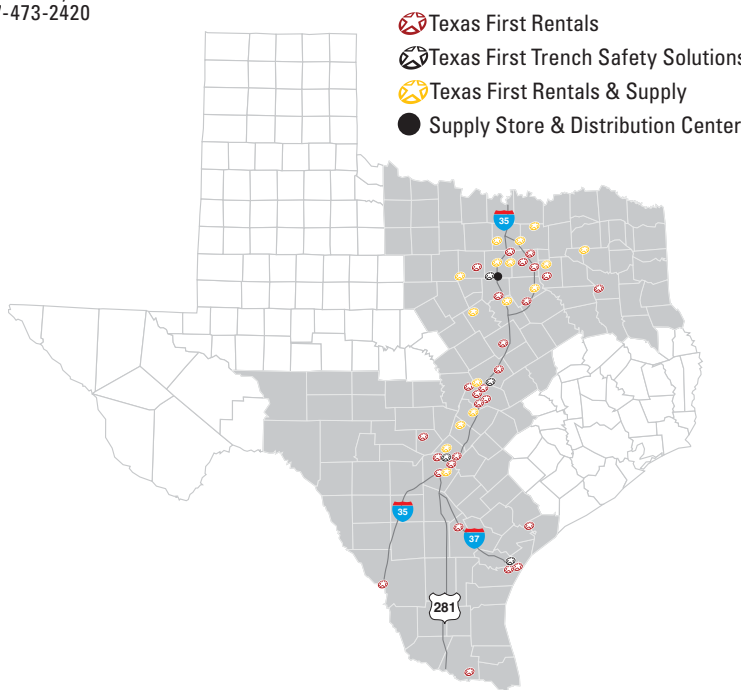

EQUIPMENT RENTAL PLUS SUPPLY LOCATIONS

ALEDO
5600 E. Interstate 20 Svc Rd
Aledo, TX 76008
682-730-2445

BULVERDE
29786 U.S. Highway 281 N.
Bulverde, TX 78163
830-980-9007

DENTON
5201 North I-35
Denton, TX 76207
940-442-5321

FATE
2371 E. Interstate 30
Fate, TX 75087
214-556-5507

FORT WORTH
5742 Airport Freeway
Fort Worth, TX 76117
817-222-2806

GRANBURY
4413 E. Highway 377
Granbury, TX 76049
817-573-4339

GREENVILLE
2625 W. I-30
Greenville, TX 75402
430-256-0600

LANCASTER
1630 South I-35 E.
Lancaster, TX 75146
214-216-9000

MANSFIELD
2440 Highway 287 N.
Mansfield, TX 76063
817-473-2420

ROUND ROCK
775 County Road 118
Hutto, TX 78634
737-702-5900

SAN ANTONIO
4715 Rittiman Road
San Antonio, TX 78218
210-268-1001

SAN MARCOS
151 Industrial Fork
San Marcos, TX 78666
737-248-1800

WYLIE
1211 S. Highway 78
Wylie, TX 75098
469-326-0500

VAN ALSTYNE
14585 US Highway 75
Van Alstyne, TX 75495
903-627-2119

SUPPLY STORE & DISTRIBUTION CENTER
4041 Meacham Boulevard
Fort Worth, TX 76117
817-581-1344

- Texas First Rentals
- Texas First Trench Safety Solutions
- Texas First Rentals & Supply
- Supply Store & Distribution Center

**SCAN QR CODE
FOR ALL TEXAS
FIRST LOCATIONS**

Texas First Rentals is your go-to source for short-term and long-term rental equipment needs of aerial lift, compaction, air, earthmoving, power generation and more.

**NOW OFFERING SUPPLIES
AT SELECT LOCATIONS!**

844-TxFIRST
(844-893-4778)
TexasFirstRentals.com